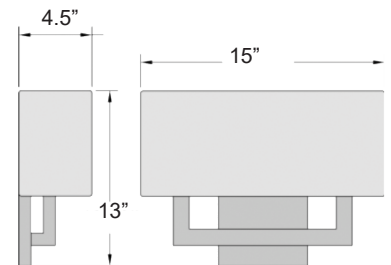

MOUNTING

- Wall Mounting

CODE COMPLIANCE

- cULus Listed for Indoor Locations
- Title 24 Listed

WARRANTY

- 5 Year

WSC40 LED Wall Sconce

Recommended Dimmers	
Manufacturer	Model #
Lutron	Diva DVCL-153P
Lutron	Ariadni/Toggler TGCL-153P
Lutron	Skylark CL SCL-153
Lutron	Skylark CL SCL-153P
Leviton	Decora Sureslide 6674
Leviton	Decora Sureslide 6672