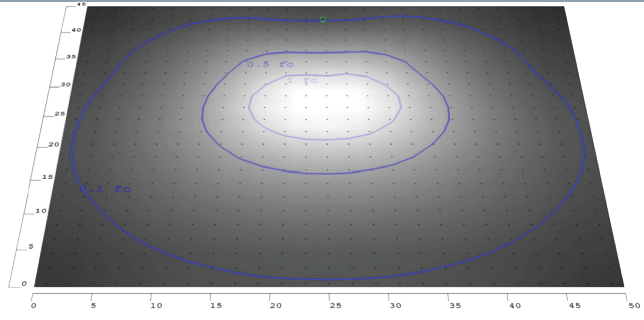

### ACCESSORIES (Ships on Side)

|          |                  |
|----------|------------------|
| WSC13-RC | - Remote Control |
|----------|------------------|

WSC13-W-S-1L-120V-MCT

WSC13-W-L-1L-120V-MCT