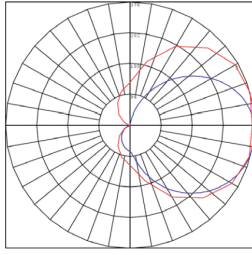

### ACCESSORIES (Ships on Side)

|          |                  |
|----------|------------------|
| WSC13-RC | - Remote Control |
|----------|------------------|

WSC13-W-S-1L-120V-MCT

WSC13-W-L-1L-120V-MCT