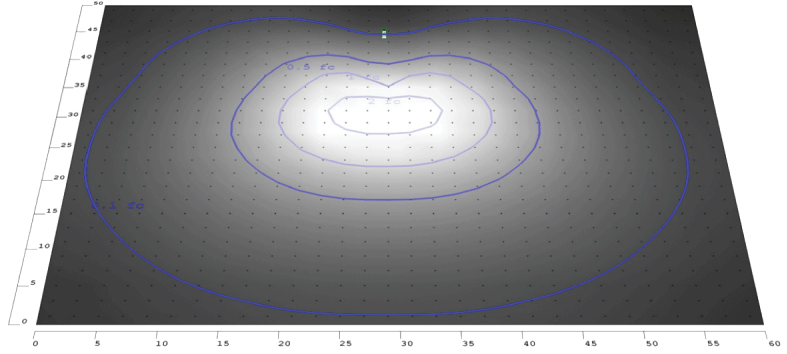

WSC13-W-L-1L-120V-MCT