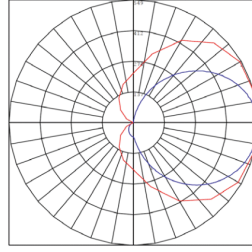

WSC13-W-L-1L-120V-MCT