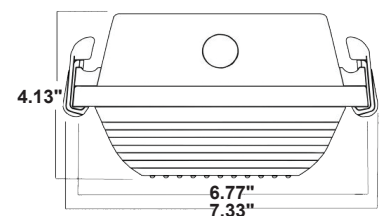

RF Lens
RC Lens

See 2nd Page for Options and Accessories