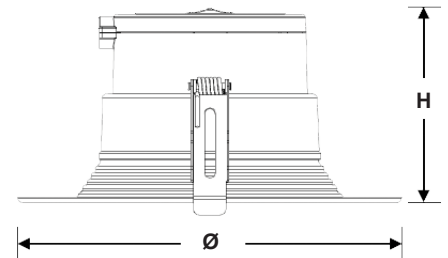

ORDERING INFORMATION

CATALOG#	Size	Lumens	Driver	CCT	Color
VLRCAN6-B	4	1L	QT	MCT	WH
	6				SW*
	8				

*Not available on 8" models

Size	Ø	H	Weight
4"	5.1"	3.2"	0.7 lbs
6"	8.4"	4.2"	1.4 lbs
8"	10"	4.5"	1.4 lbs