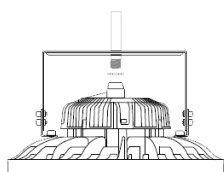

1/2 Conduit Mounted
VLHBLEDD24-B-AY