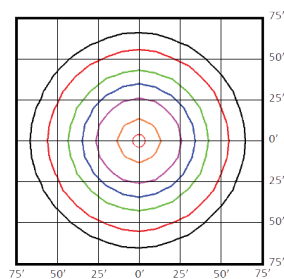

Cone of Light