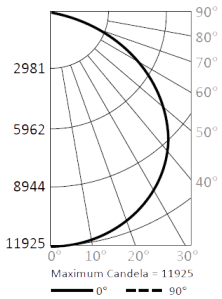

VLHBLED33-B-241L-QT-40K