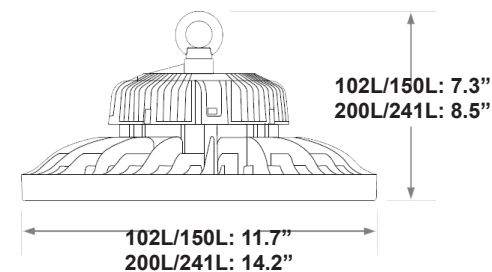

SPECIFICATIONS

HIGHBAYS

HOUSING

- Die cast aluminum housing in black finish
- Watertight, compression-type electrical connectors
- Easy installation in new or retrofit applications

ELECTRICAL

- Quad Tap (QT) - 120-277VAC
- 50/60Hz
- 0-10V Dimmable Driver standard
- 6' Incoming AC power cord standard
- Operating Temperature: -30°C - 50°C (-22°F - 122°F)
- 4kV Surge protection standard

OPTICAL SYSTEM

- Glass Lens
- 174,000 Hours @ L₇₀
- CCT: 4000K and 5000K
- Power Factor > .90
- THD <20%
- CRI > 80

MOUNTING

- Suspension from pre-drilled mounting eyebolt with locking set screw standard
- Ceiling mounted installation using optional yoke mounting bracket, provides up to 180° of adjustability
- Can mount to electrical conduit using optional yoke mounting bracket or pendant snap hook

CODE COMPLIANCE

- cULus Listed for Wet Location
- DLC Listed
- IP66 Rated
- FCC Part 15, Class B Compliant

WARRANTY

- 5 Year

VLHBLEDD33-B LED Round Highbay

ORDERING INFORMATION

CATALOG#	Wattage	Driver	Color
VLHBLEDD33-B	102L	QT	40K
	150L		50K
	200L		
	241L		

ACCESSORIES (Order Separately, Ships on Side)

- VLHBLEDD-B-SH - Pendant Snap Hook
- VLHBLEDD24-B-AY-S - Yoke Bracket (102L and 150L models)
- VLHBLEDD24-B-AY-L - Yoke Bracket (200L and 241L models)