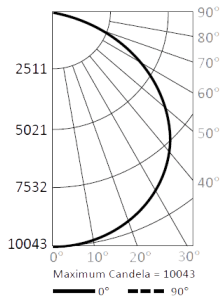

VLHBLED33-B-200L-QT-40K