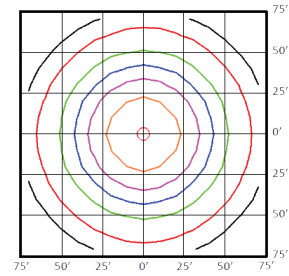

Cone of Light

VLHBLEDD33-B-150L-QT-40K

Candlepower Summary

	0°	90°
0°	7,363	7,363
10°	7,219	7,225
20°	6,907	6,916
30°	6,381	6,368
40°	5,589	5,593
50°	4,602	4,549
60°	3,296	3,198
70°	1,781	1,684
80°	451	371
90°	18	0

Zonal Lumen Summary

Zone	Lumens	% Fixture
0° - 10°	695	3.3%
0° - 20°	2,698	12.9%
0° - 30°	5,773	27.7%
0° - 40°	9,536	45.7%
0° - 50°	13,487	64.7%
0° - 60°	17,028	81.6%
0° - 70°	19,503	93.5%
0° - 80°	20,610	98.8%
0° - 90°	20,752	99.5%
90° - 180°	107	0.5%
0° - 180°	20,859	100.0%

Cone of Light

VLHBLED33-B-200L-QT-40K

Candlepower Summary

	0°	90°
0°	10,043	10,043
10°	9,870	9,880
20°	9,435	9,460
30°	8,709	8,707
40°	7,644	7,650
50°	6,259	6,275
60°	4,528	4,532
70°	2,523	2,514
80°	670	634
90°	18	6

Zonal Lumen Summary

Zone	Lumens	% Fixture
0° - 10°	948	3.3%
0° - 20°	3,679	13.0%
0° - 30°	7,864	27.7%
0° - 40°	12,973	45.8%
0° - 50°	18,320	64.6%
0° - 60°	23,099	81.5%
0° - 70°	26,503	93.5%
0° - 80°	28,029	98.9%
0° - 90°	28,232	99.6%
90° - 180°	109	0.4%
0° - 180°	28,341	100.0%