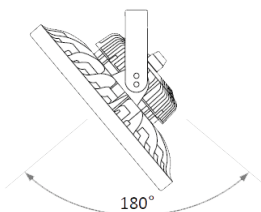

Adjustable