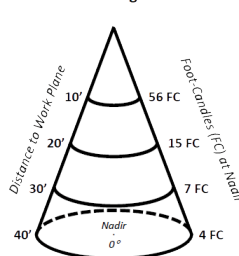

Cone of Light