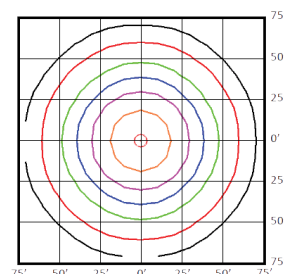

Cone of Light