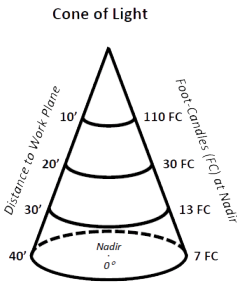

Zonal Lumen Summary

Zone	Lumens	% Fixture
0° - 10°	695	3.3%
0° - 20°	2,698	12.9%
0° - 30°	5,773	27.7%
0° - 40°	9,536	45.7%
0° - 50°	13,487	64.7%
0° - 60°	17,028	81.6%
0° - 70°	19,503	93.5%
0° - 80°	20,610	98.8%
0° - 90°	20,752	99.5%
90° - 180°	107	0.5%
0° - 180°	20,859	100.0%

Cone of Light

VLHBLED33-B-200L-QT-40K

Candlepower Summary

	0°	90°
0°	10,043	10,043
10°	9,870	9,880
20°	9,435	9,460
30°	8,709	8,707
40°	7,644	7,650
50°	6,259	6,275
60°	4,528	4,532
70°	2,523	2,514
80°	670	634
90°	18	6

Zonal Lumen Summary

Zone	Lumens	% Fixture
0° - 10°	948	3.3%
0° - 20°	3,679	13.0%
0° - 30°	7,864	27.7%
0° - 40°	12,973	45.8%
0° - 50°	18,320	64.6%
0° - 60°	23,099	81.5%
0° - 70°	26,503	93.5%
0° - 80°	28,029	98.9%
0° - 90°	28,232	99.6%
90° - 180°	109	0.4%
0° - 180°	28,341	100.0%