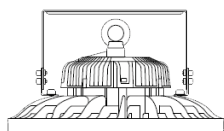

LUMEN INFORMATION

Catalog #	102W		150W		200W		241W	
	4000K	5000K	4000K	5000K	4000K	5000K	4000K	5000K
VLHBLEDD33-B	14,497 Lm	14,864 Lm	20,859 Lm	21,406 Lm	28,341 Lm	28,948 Lm	33,552 Lm	34,240 Lm

ELECTRICAL INFORMATION

Catalog #	Input Amps (A)		
	120V	240V	277V
VLHBLEDD15-B-102L (40K)	0.85	0.43	0.34
VLHBLEDD15-B-102L (50K)	0.85	0.43	0.34
VLHBLEDD15-B-150L (40K)	1.25	0.63	0.54
VLHBLEDD15-B-150L (50K)	1.25	0.63	0.54
VLHBLEDD15-B-200L (40K)	1.67	0.83	0.72
VLHBLEDD15-B-200L (50K)	1.67	0.83	0.72
VLHBLEDD15-B-241L (40K)	2.00	1.00	0.87
VLHBLEDD15-B-241L (50K)	2.00	1.00	0.87

MOUNTING

Ceiling Mounted
VLHBLEDD24-B-AY