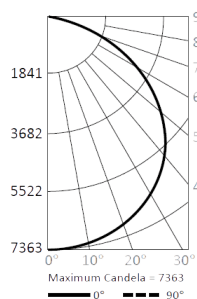

	0°	90°
0°	5,114	5,114
10°	5,019	5,004
20°	4,789	4,783
30°	4,410	4,404
40°	3,864	3,855
50°	3,154	3,144
60°	2,224	2,194
70°	1,172	1,145
80°	279	252
90°	12	24

Zonal Lumen Summary

Zone	Lumens	% Fixture
0° - 10°	483	3.3%
0° - 20°	1,873	12.9%
0° - 30°	4,007	27.6%
0° - 40°	6,620	45.7%
0° - 50°	9,364	64.6%
0° - 60°	11,823	81.6%
0° - 70°	13,529	93.3%
0° - 80°	14,281	98.5%
0° - 90°	14,380	99.2%
90° - 180°	117	0.8%
0° - 180°	14,497	100.0%

Cone of Light

VLHBLEDD33-B-150L-QT-40K

Candlepower Summary

	0°	90°
0°	7,363	7,363
10°	7,219	7,225
20°	6,907	6,916
30°	6,381	6,368
40°	5,589	5,593
50°	4,602	4,549
60°	3,296	3,198
70°	1,781	1,684
80°	451	371
90°	18	0

Zonal Lumen Summary

Zone	Lumens	% Fixture
0° - 10°	695	3.3%
0° - 20°	2,698	12.9%
0° - 30°	5,773	27.7%
0° - 40°	9,536	45.7%
0° - 50°	13,487	64.7%
0° - 60°	17,028	81.6%
0° - 70°	19,503	93.5%
0° - 80°	20,610	98.8%
0° - 90°	20,752	99.5%
90° - 180°	107	0.5%
0° - 180°	20,859	100.0%