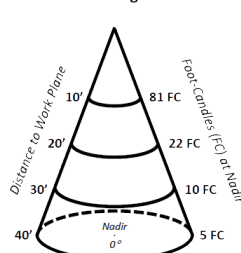

Cone of Light