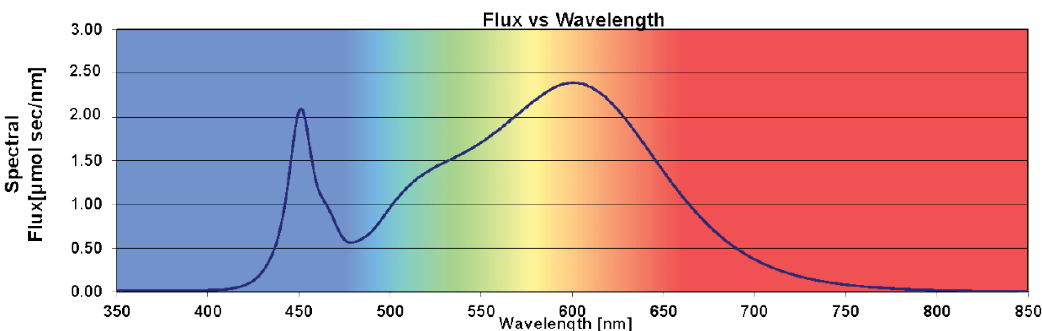

ORDERING INFORMATION

CATALOG #	Description
VLGRL1-B-185L-QT-FS	200W LED Vegetation Grow Light, Full Spectrum, 120-277V

OPTIONS

- 480V - 180V-528V (replaces QT in part number)