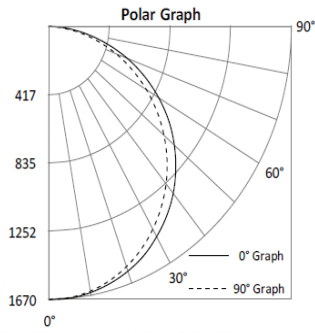

PHOTOMETRIC DATA

VLFP9-B-24-1LQT-MCT

Luminaire Data

Description	Back Lit Panel 2X4
Total Lumens	5,157
Input Wattage	38
Efficacy (lm/W)	137
Spacing Criterion (0-180°)	1.34
Spacing Criterion (90-270°)	1.28

Zonal Lumen Summary

Zone	Lumens	%Fixt
0-20°	614	11.9%
0-30°	1,316	25.5%
0-40°	2,181	42.3%
20-50°	2,491	48.3%
40-70°	2,457	47.6%
0-60°	3,964	76.9%
0-80°	5,039	97.7%
0-90°	5,152	99.9%
90-180°	5	0.1%
0-180°	5,157	100.0%

VLFP9-B-CMK