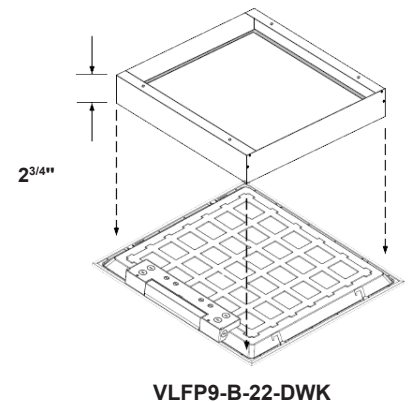

VLFP9-B-CMK