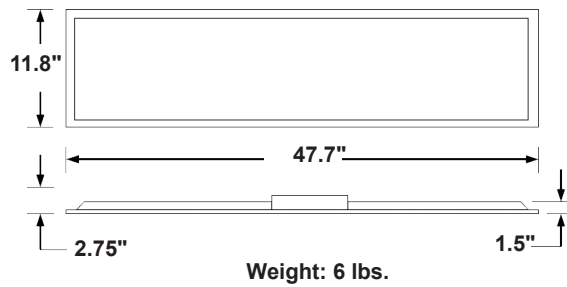

VLFP9-B-CMK