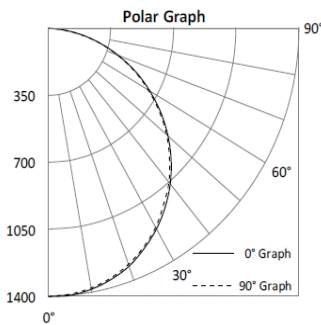

PHOTOMETRIC DATA

VLFP9-B-22-1LQT-MCT
Luminaire Data

Description	Back Lit Panel 2X2
Total Lumens	4,179
Input Wattage	32
Efficacy (lm/W)	130
Spacing Criterion (0-180°)	1.3
Spacing Criterion (90-270°)	1.28

Zonal Lumen Summary

Zone	Lumens	%Fixt
0-20°	514	12.3%
0-30°	1,098	26.3%
0-40°	1,810	43.3%
20-50°	2,043	48.9%
40-70°	1,962	46.9%
0-60°	3,240	77.5%
0-80°	4,087	97.8%
0-90°	4,175	99.9%
90-180°	4	0.1%
0-180°	4,179	100.0%