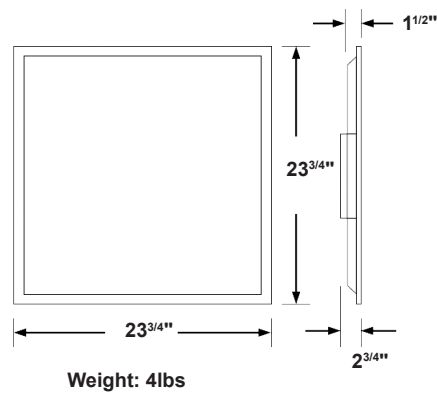

Description	Back Lit Panel 1X4
Total Lumens	4,218
Input Wattage	34
Efficacy (lm/W)	123
Spacing Criterion (0-180°)	1.32
Spacing Criterion (90-270°)	1.28

Zonal Lumen Summary

Zone	Lumens	%Fixt
0-20°	506	12.0%
0-30°	1,085	25.7%
0-40°	1,796	42.6%
20-50°	2,044	48.4%
40-70°	1,995	47.3%
0-60°	3,246	77.0%
0-80°	4,117	97.6%
0-90°	4,213	99.9%
90-180°	5	0.1%
0-180°	4,218	100.0%

VLFP9-B-CMK

PHOTOMETRIC DATA

VLFP9-B-22-1LQT-MCT
Luminaire Data

Description	Back Lit Panel 2X2
Total Lumens	4,179
Input Wattage	32
Efficacy (lm/W)	130
Spacing Criterion (0-180°)	1.3
Spacing Criterion (90-270°)	1.28

VLFP9-B-CMK

PHOTOMETRIC DATA

VLFP9-B-24-1LQT-MCT

Luminaire Data

Description	Back Lit Panel 2X4
Total Lumens	5,157
Input Wattage	38
Efficacy (lm/W)	137
Spacing Criterion (0-180°)	1.34
Spacing Criterion (90-270°)	1.28