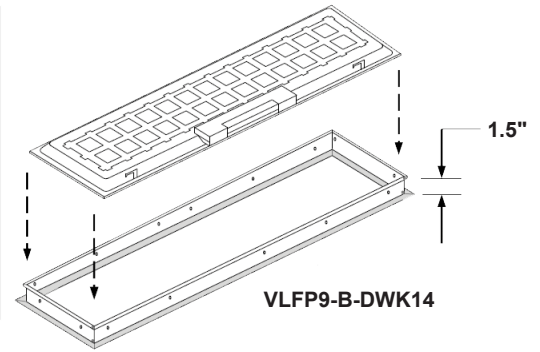

Catalog #	EBLCP5W		EBLCP10W		EBLCP13W	
	Watts	EM Lumens	Watts	EM Lumens	Watts	EM Lumens
VLFP9-B-22-1L-MCT	5W	650	10.7W	1300	13.7W	1690
VLFP9-B-24-1L-MCT	5W	650	10.7W	1300	13.7W	1690

PHOTOMETRIC DATA

VLFP9-B-14-1LQT-MCT
Luminaire Data

Description	Back Lit Panel 1X4
Total Lumens	4,218
Input Wattage	34
Efficacy (lm/W)	123
Spacing Criterion (0-180°)	1.32
Spacing Criterion (90-270°)	1.28

Zonal Lumen Summary

Zone	Lumens	%Fixt
0-20°	506	12.0%
0-30°	1,085	25.7%
0-40°	1,796	42.6%
20-50°	2,044	48.4%
40-70°	1,995	47.3%
0-60°	3,246	77.0%
0-80°	4,117	97.6%
0-90°	4,213	99.9%
90-180°	5	0.1%
0-180°	4,218	100.0%