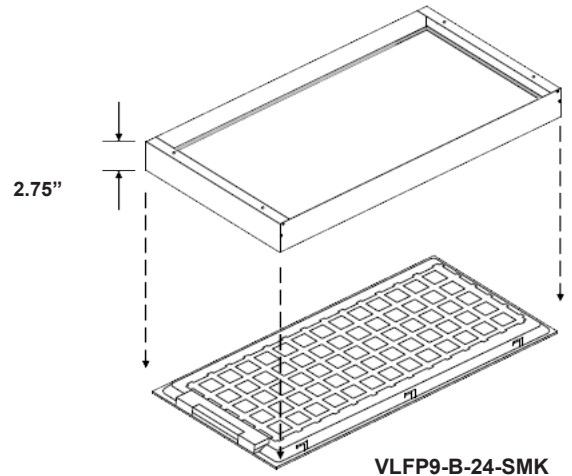

Weight: 9lbs