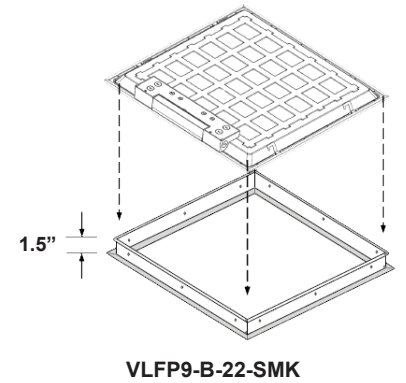

PHOTOMETRIC DATA

VLFP9-B-22-1LQT-MCT
Luminaire Data

Description	Back Lit Panel 2X2
Total Lumens	4,179
Input Wattage	32
Efficacy (lm/W)	130
Spacing Criterion (0-180°)	1.3
Spacing Criterion (90-270°)	1.28

Zonal Lumen Summary

Zone	Lumens	%Fixt
0-20°	514	12.3%
0-30°	1,098	26.3%
0-40°	1,810	43.3%
20-50°	2,043	48.9%
40-70°	1,962	46.9%
0-60°	3,240	77.5%
0-80°	4,087	97.8%
0-90°	4,175	99.9%
90-180°	4	0.1%
0-180°	4,179	100.0%