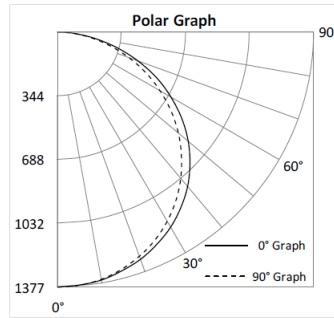

PHOTOMETRIC DATA

VLFP9-B-14-1LQT-MCT
Luminaire Data

Description	Back Lit Panel 1X4
Total Lumens	4,218
Input Wattage	34
Efficacy (lm/W)	123
Spacing Criterion (0-180°)	1.32
Spacing Criterion (90-270°)	1.28

Zonal Lumen Summary

Zone	Lumens	%Fixt
0-20°	506	12.0%
0-30°	1,085	25.7%
0-40°	1,796	42.6%
20-50°	2,044	48.4%
40-70°	1,995	47.3%
0-60°	3,246	77.0%
0-80°	4,117	97.6%
0-90°	4,213	99.9%
90-180°	5	0.1%
0-180°	4,218	100.0%