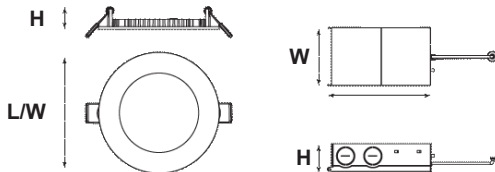

CODE COMPLIANCE

- cETLus Listed for Wet Locations
- Meets UL Requirements
- FCC Part 15, Class B

WARRANTY

- 5 Year

VLDLP2-5CT

Color Selectable Flat Panel Downlight

Model #	L	W	H	Weight	JBox Size (LxWxH)
VLDLP2-3-6L	3.62"	3.62"	0.85"	0.44 lbs	3.94" x 2.68" x 1.40"
VLDLP2-4-7L	4.74"	4.74"	0.79"	0.63" lbs	4.73" x 2.77" x 1.34"
VLDLP2-6-15L	6.73"	6.73"	0.79"	0.88" lbs	4.73" x 2.77" x 1.34"
VLDLP2-8-18L	8.82"	8.82"	0.93"	1.10" lbs	4.73" x 2.77" x 1.34"