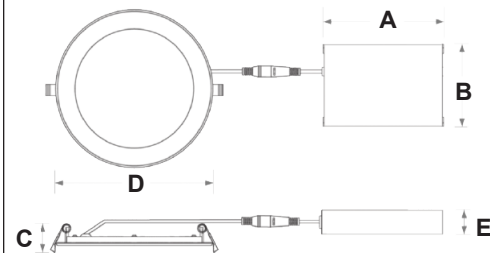

ORDERING INFORMATION

CATALOG#

VLDLP1-4-9L-120V-*

VLDLP1-6-12L-120V-*

*Specify 30K or 40K

	A	B	C	D	E
VLDLP1-4	3.5"	3.5"	0.8"	4.7"	1.4"
VLDLP1-6	3.5"	3.5"	0.8"	6.9"	1.4"