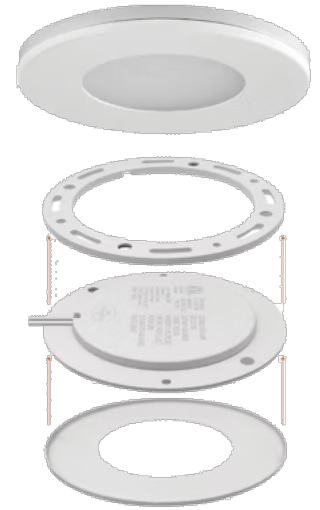

**SPECIFICATIONS**

MULTI FAMILY

**HOUSING**

- Diecast aluminum housing
- White finish standard, other trim colors available

**ELECTRICAL**

- 12V or 24V DC available
- For use with constant voltage transformer
- Operating Temperature: -4°F - 114°F (-20°C - 45°C)

**OPTICAL SYSTEM**

- PMMA lens
- 300 Lumens
- Available in 27K - 50K
- Beam angle: 180°

**MOUNTING**

- Recess mounted: 2.25" hole
- Surface mounted: ring included
- 39" split wire leads and jumper connectors for easy daisy chain

**CODE COMPLIANCE**

- cETLus Listed for indoor locations
- FCC Compliant

**UCSD-EN  
Undercabinet  
Puck Light**

**ORDERING INFORMATION**

MODEL#	Wattage/Lumens	Voltage	CCT
UCSD-EN	3L (3W, 300 Lms)	12V	27K (12V, 24V)
		24V	30K (12V, 24V)
			40K (12V)
			50K (12V)

**Accessories (order separately)**

UCSD-EN-BZ	- Bronze Trim (white standard)
UCSD-EN-BK	- Black Trim (white standard)
UCSD-EN-SL	- Silver Trim (white standard)
UCSD-EN-BN	- Brushed Nickel Trim (white standard)
UCSD-EN-CP	- Copper Trim (white standard)
ET-EN-12V20W	- Electronic Transformer, connects to wall outlet, non dimmable
CT-EN-12V20W	- Constant Voltage Transformer, hardwire, dimmable
CT-EN-12V60W	- Constant Voltage Transformer, hardwire, dimmable
CT-EN-12V150W	- Constant Voltage Transformer, hardwire, dimmable
CT-EN-24V-60W	- Constant Voltage Transformer, hardwire, dimmable