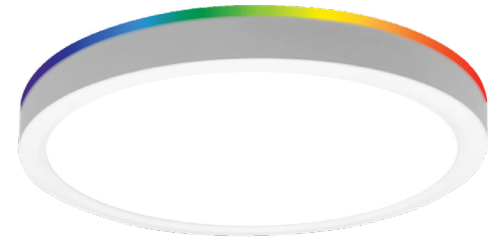

**SPECIFICATIONS**

**MULTI-FAMILY**

**HOUSING**

- Can be used in new construction and remodel applications
- Aluminum housing
- 7" Round housing

**OPTICAL SYSTEM**

- Frosted acrylic lens
- Uplight: RGB +CW, 100 Lumens, 2.5W
- Downlight: MCT (Tunable 27K - 65K), 1100 Lumens, 15W
- CRI > 80
- 110° Beam Angle
- 50,000 Hous @ L<sub>70</sub>

**ELECTRICAL**

- 120V standard
- Dimmable down to 1%
- WiFi enabled
- THD <15%
- Power Factor >0.9

**MOUNTING**

- Mounts to 4" JBox
- Surface Mount bracket included

**CODE COMPLIANCE**

- cETLus Listed for Wet Locations
- Energy Star Rated
- Title24 JA8 Compliant

## SD8-CL ColorLED Surface Disk

**ORDERING INFORMATION**

MODEL#	Size	Housing	Wattage	Lumens
SD8-CL-R-7-15L-120V-MCT	7"	Round	15W	1000

**Accessories (Ships on Side)**

- SK72-EN-W - 6' Stem Mount, White
- SK72-EN-B - 6' Stem Mount, Black