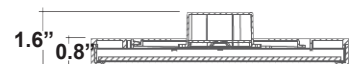

ORDERING INFORMATION

MODEL#	Size	Housing	Wattage	Lumens
SD8-CL-R-7-15L-120V-MCT	7"	Round	15W	1000

Accessories (Ships on Side)

- SK72-EN-W - 6' Stem Mount, White
- SK72-EN-B - 6' Stem Mount, Black