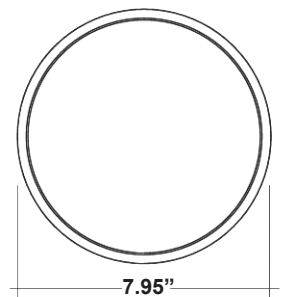

ORDERING INFORMATION

MODEL#	Size	Housing	Wattage	Lumens
SD8-CL-R-7-15L-120V-MCT	7"	Round	15W	1000

Accessories (Ships on Side)

- SK72-EN-W - 6' Stem Mount, White
- SK72-EN-B - 6' Stem Mount, Black