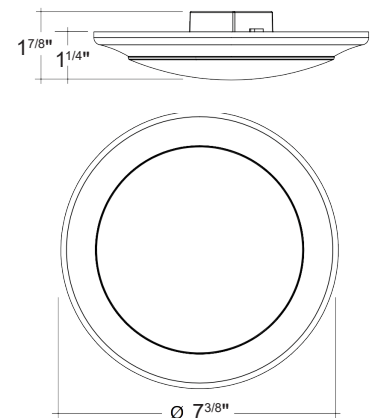

SD5-CL ColorLED Surface Mount

ORDERING INFORMATION

MODEL#	Description
SD5-CL-15L-120V-MCT	15W, 1000 Lumens, 120V, 27K-65K, White