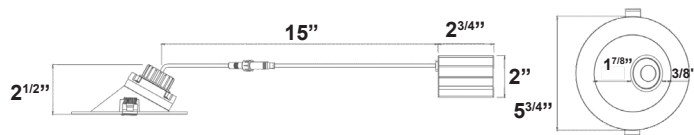

## RCANS12-EN

4" LED Selectable  
Adjustable Gimbal for  
Sloped Ceiling