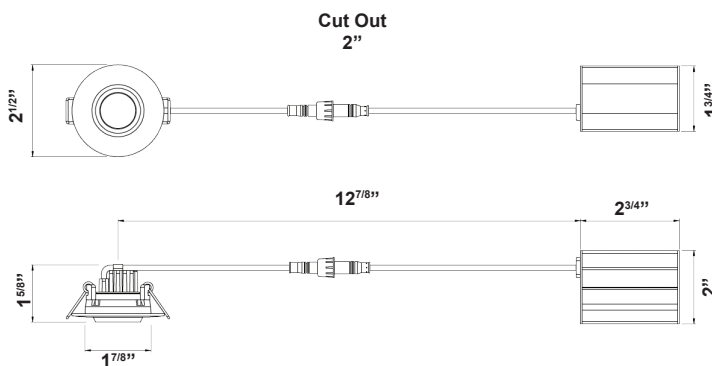

ORDERING INFORMATION

CATALOG#

RCAN2-5L-120V-*

#Specify Color Temp: **27K, 30K, 40K, 50K,**

ACCESSORIES (Order Separately, Ships on Side)

RCAN2-JBOX4	- 6' JBox Connector Extension Cable
RCAN2-JBOX10	- 10' JBox Connector Extension Cable
RCAN2-JBOX20	- 20' JBox Connector Extension Cable
RCAN2-MTGP	- Universal Pre-Mounting Plate (new construction)