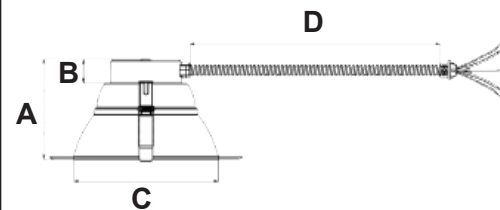

ORDERING INFORMATION

CATALOG #	Size	Wattage	Lumens	Color Temp
RCAN11-EN-6-QT-MCT	6"	9W, 13W, 18W	800, 1200, 1600 Lumens	30K, 40K, 50K
RCAN11-EN-8-QT-MCT	8"	16W, 23W, 29W	1500, 2000, 2500 Lumens	30K, 40K, 50K
RCAN11-EN-10-QT-MCT	10"	21W, 30W, 38W	1250, 2000, 3000 Lumens	30K, 40K, 50K

Options

- EBLED - External Emergency Battery (25W)
- 480V - 347-480V Driver
- 10YR - 10 Year Warranty (5 year standard)

	A	B	C	D	Cut-Out Size
6"	4³/₈"	1¹/₃"	5⁵/₈"	15³/₄"	Ø6³/₁₆" ~7¹/₇"
8"	4⁷/₈"	1¹/₃"	7⁷/₈"	15³/₄"	Ø8" ~9¹/₂"
10"	5¹/₂"	1¹/₃"	8⁵/₈"	15³/₄"	Ø8⁷/₈" ~10⁵/₈"