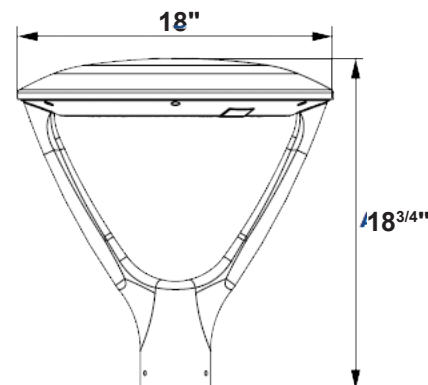

SPECIFICATIONS

OUTDOOR

HOUSING

- Heavy duty die cast aluminum housing
- Powdercoat black finish
- Corrosion resistant housing and hardware
- OxyShield 9-stage anti-oxidation process
- Silicone rubber gasket
- 29lbs
- EPA: 1.00 sq. ft.

ELECTRICAL

- Quad Tap (QT) - 120/208/240/277V
- 0-10V Dimmable driver standard
- 347V-480V also available
- Operating Temperature: -40°F (-40°C) - 122°F (50°C)

OPTICAL SYSTEM

- Clear polycarbonate lens
- High quality heat sinks for temperature control
- IC current controlled LED circuits
- 327,000 Hours @ L₇₀
- CRI > 70
- Available in 30K, 40K, and 50K
- Types II, III, IV, and V available

ILLUMINATION

- 37W LED / 41 System Watts
- 65W LED / 72 System Watts
- 100W LED / 111 System Watts
- 140W LED / 156 System Watts

MOUNTING

- Accommodates 2^{7/8}" OD x 3" tenons

CODE COMPLIANCE

- cSAus Listed for Wet Locations
- Meets UL Requirements
- IP66 Rated
- Assembled in USA available

WARRANTY

- 5 Year
- 10 Year Available

PT6-Q Round Post Tops

ORDERING INFORMATION

MODEL#	Wattage	Driver	Color	Distribution
PT6-Q-1	37L	QT	30K*	T2
PT6-Q-2	65L		40K	T3
	100L		50K	T4
	140L			T5

*37W and 65W only

Lumen info on 2nd page

OPTIONS (Factory Installed)

480V	-	480V (replaces QT)
SGF	-	Single Fusing
DBF	-	Double Fusing
OCS	-	Internal Microwave Sensor with Dimming For Mounting Heights 8'-40'; 120V only
TWLPC3R	-	3-Pin Twist Lock Photocell Receptacle
TWL7PIN	-	7-Pin Twist Lock Photocell Receptacle

ACCESSORIES (Order Separately, Ships on Side)

TWLPC1	-	110-120V Twist Lock Photocell
TWLPC2	-	105-287V Twist Lock Photocell
TWLTD1	-	120V Twist Lock Time Delay PC
TWLTD2	-	277V Twist Lock Time Delay PC
TWLNCS	-	Twist Lock Non-Shorting Cap (Fixture always off)
TWLSC	-	Twist Lock Non-Shorting Cap (Fixture always on)