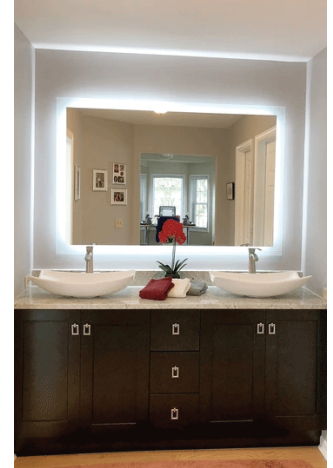

SPECIFICATIONS

MULTI-FAMILY

MATERIAL

- Rectangular front-projecting, backlit mirror
- 60" W x 36" H (**mounts only one way, W X H**)
- 5mm polished glass, copper free
- Anodized aluminum frame

DIMENSIONS

- Frame Depth: 1.25"
- Frame Perimeter: 2.5" inside of mirror perimeter
- Frame Width: 1.5"
- Top mounting bar: 5.25" from top edge

MOUNTING

- Frame has 4 integrated aluminum mounting brackets attached to the frame used to secure the frame to the wall.
- (4) Heavy duty screw-in wall anchors are included.
- (2) Mounting brackets installed on the rear of the mirror that slide into the cross-bars on the aluminum frame, allowing the mirror to be mounted after the frame has been installed

ILLUMINATION

- LED Strip: 40 LEDs per ft
- 6W per ft
- 12,320 Lumens
- 50,000 hours life expectancy
- 74.2W
- 6000K standard, 3000K available
- CRI: 92

ELECTRICAL

- 100-240V Input
- 12VDC Output

CODE COMPLIANCE

- cETLus
- Meets UL Requirements

WARRANTY

- 5 Years

MM6 LED Mirror

ORDERING INFORMATION

CATALOG

MM6-74L-QT