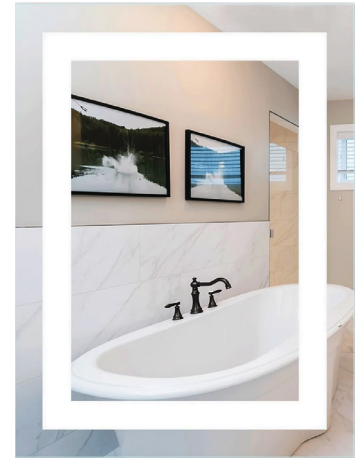

SPECIFICATIONS

MULTIFAMILY

FEATURES

- 24" W x 32" H x 1.75" D
- Touch Button
- Mirror Defogger
- Memory Switch

ILLUMINATION

- 24W LED Strip
- 2351 Lumens
- Total Wattage: 45W
- 3000K
- CRI > 80

ELECTRICAL

- 120V

CODE COMPLIANCE

- cCSAus Listed for Damp Locations

WARRANTY

- 5 Years

MM35-CN 24" X 32" LED Mirror

ORDERING INFORMATION

CATALOG

MM35-CN-45L-120V-30K