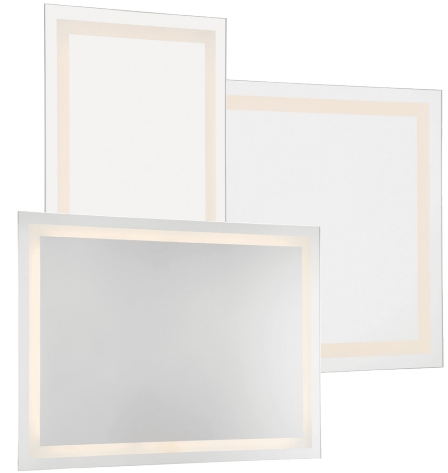

**SPECIFICATIONS**

**MULTI-FAMILY**

**MATERIAL**

- Front-lighted, backlit projection mirror
- Mounts vertically or horizontally
- Steel Frame
- 120V
- 3000K
- 5 Year Warranty
- cETLus Listed for Damp Locations

**MM14  
LED Mirror**

**ORDERING INFORMATION**

CATALOG #	Wattage	Lumens	W x H	Power Cord
MM14-1-45L-120V-30K	45W	1769 Lumens	36" x 48"	37" Power Cord Incl.
MM14-2-25L-120V-30K	25W	1315 Lumens	30" x 30"	21" Power Cord Incl.
MM14-3-25L-120V-30K	25W	1257 Lumens	24" x 32"	21" Power Cord Incl.