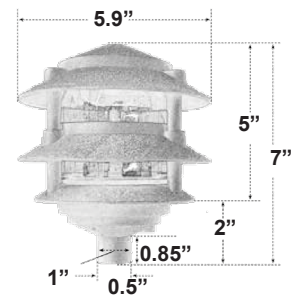

SPECIFICATIONS

OUTDOOR

HOUSING

- Cast aluminum housing in a powder coated finish
- Available in black, bronze (**not available for 3" base models**), green, verde green
- 1.6 lbs
- Riser and ground spikes not included

CODE COMPLIANCE

- cETLus Listed for Wet Location
- Title 24 Compliant

WARRANTY

- 5 Year

LD7-DM LED Landscape Light

ORDERING INFORMATION

CATALOG#	Top Diam.	Base Size	Wattage	Voltage
LD7-DM-6A-4L-120V-*#	5.9"	0.5"	4W	120V
LD7-DM-6B-4L-120V-*#	5.9"	3.0"	4W	120V
LD7-DM-6A-6L-120V-*#	5.9"	0.5"	6W	120V
LD7-DM-6B-6L-120V-*#	5.9"	3.0"	6W	120V
LD7-DM-10A-4L-120V-*#	10"	0.5"	4W	120V
LD7-DM-10B-4L-120V-*#	10"	3.0"	4W	120V
LD7-DM-10A-6L-120V-*#	10"	0.5"	6W	120V
LD7-DM-10B-6L-120V-*#	10"	3.0"	6W	120V