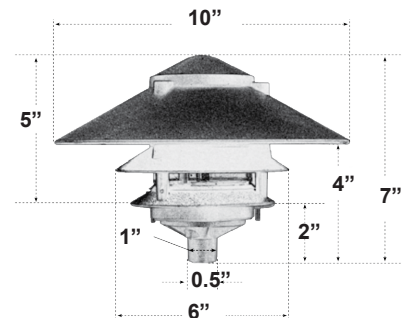

SPECIFICATIONS

OUTDOOR

HOUSING

- Cast aluminum housing in a powder coated finish
- Available in black, bronze (**not available for 3" base models**), green, verde green
- 1.6 lbs
- Riser and ground spikes not included

CODE COMPLIANCE

- cETLus Listed for Wet Location
- Title 24 Compliant

WARRANTY

- 5 Year

LD7-DM LED Landscape Light

ORDERING INFORMATION

CATALOG#	Top Diam.	Base Size	Wattage	Voltage
LD7-DM-6A-4L-120V-*#	5.9"	0.5"	4W	120V
LD7-DM-6B-4L-120V-*#	5.9"	3.0"	4W	120V
LD7-DM-6A-6L-120V-*#	5.9"	0.5"	6W	120V
LD7-DM-6B-6L-120V-*#	5.9"	3.0"	6W	120V
LD7-DM-10A-4L-120V-*#	10"	0.5"	4W	120V
LD7-DM-10B-4L-120V-*#	10"	3.0"	4W	120V
LD7-DM-10A-6L-120V-*#	10"	0.5"	6W	120V
LD7-DM-10B-6L-120V-*#	10"	3.0"	6W	120V