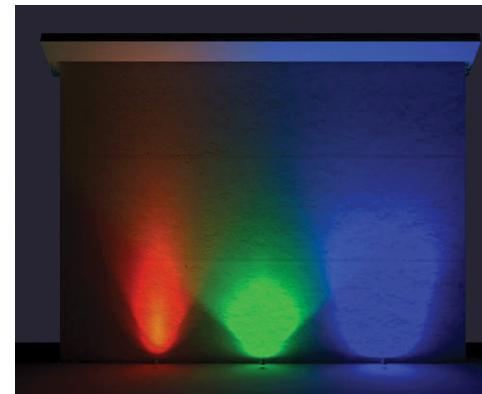

4X425   6X670   6X610