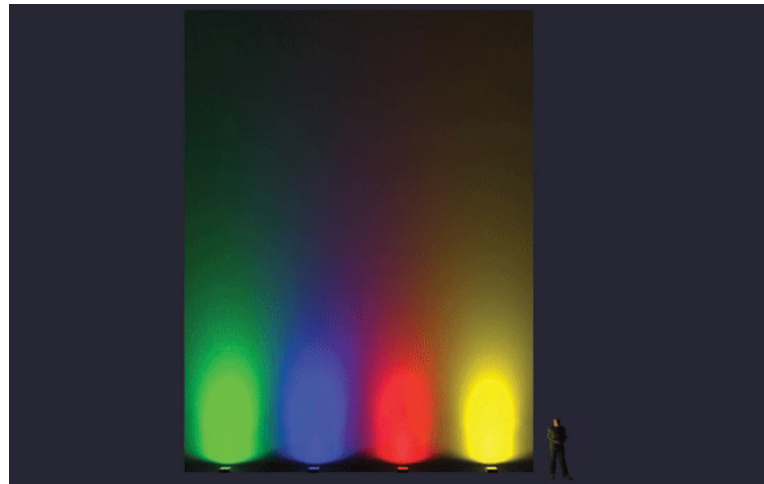

AL25-QCL-78L-QT-4X430
Mounting Height: 20ft