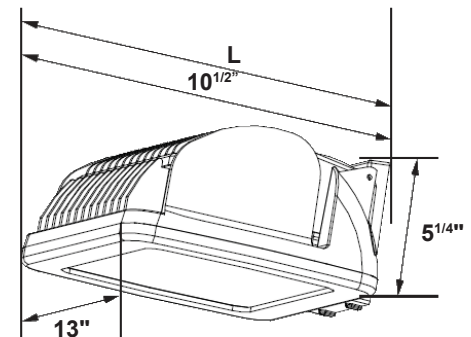

ILLUMINATION

- 78L: 78W LED; 85 System Watts

MOUNTING

- No mounting hardware standard
- Optionally mounts with trunion, slip fitter, mounting arm, wall bracket, or mounting arm adapter

CODE COMPLIANCE

- cSAus Listed for Wet Locations
- Meets UL Requirements
- IP66 Rated
- Buy American Compliant

WARRANTY

- 5 Year
- 10 Year Available

Shown with Optional Slip Fitter

AL25-QCL Small ColorLED Area Light

Length with Mount:

- SB: 14^{1/4}"
- SF: 14^{1/8}"
- ARM: 14^{7/8}"
- MAA: 14^{5/8}"
- WB: 11^{3/8}"
- WMB: 16^{3/8}"

ORDERING INFORMATION

CATALOG #	Wattage	NEMA Distribution	Beam Spread
AL25-QCL-78L-QT-4X430-*	78W	4HX4V	30°H x 30°V
AL25-QCL-78L-QT-7X770-*	78W	7HX7V	120°H x 70°V
AL25-QCL-78L-QT-7X710-*	78W	7HX7V	120°H x 110°V